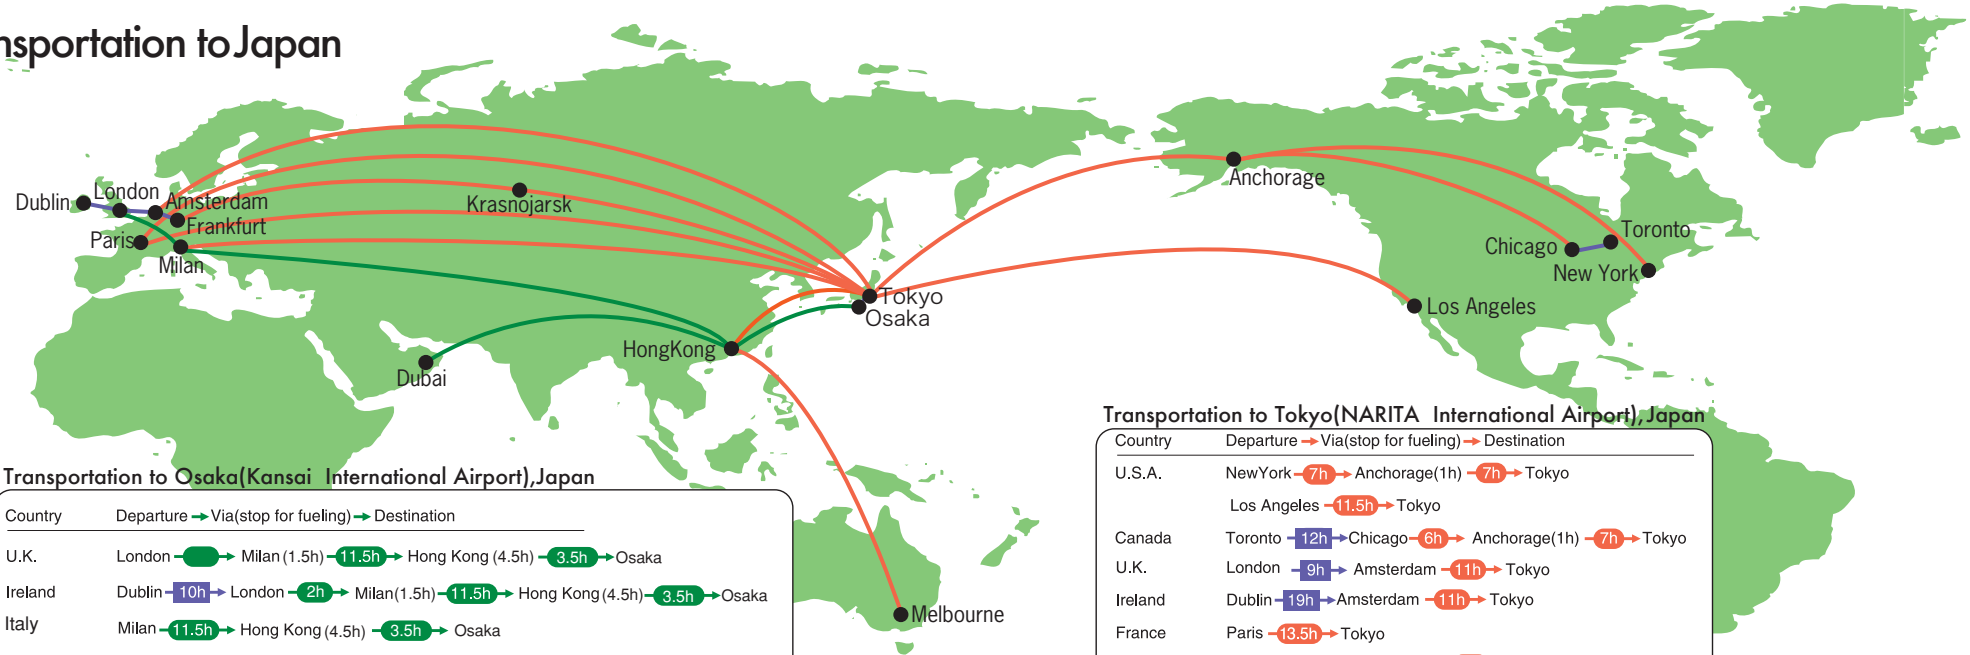

# Transportation to Japan

## Transportation to Osaka(Kansai International Airport),Japan

Country	Departure	Via(stop for fueling)	Destination
U.K.	London	Milan (1.5h) → 11.5h → Hong Kong (4.5h)	Osaka (3.5h)
Ireland	Dublin	London (2h) → Milan (1.5h) → 11.5h → Hong Kong (4.5h)	Osaka (3.5h)
Italy	Milan	→ Hong Kong (4.5h)	Osaka (3.5h)
UAE	Dubai	→ Hong Kong (5.5h)	Osaka (3.5h)
Hong Kong	Hong Kong		Osaka (3.5h)

## Transportation to Tokyo(NARITA International Airport),Japan

Country	Departure	Via(stop for fueling)	Destination
U.S.A.	New York	→ Anchorage(1h) → 7h	Tokyo (7h)
	Los Angeles	→ 11.5h	Tokyo
Canada	Toronto	→ Chicago(6h) → Anchorage(1h) → 7h	Tokyo (7h)
U.K.	London	→ Amsterdam → 11h	Tokyo
Ireland	Dublin	→ Amsterdam → 11h	Tokyo
France	Paris	→ 13.5h	Tokyo
Germany	Frankfurt	→ Amsterdam → 11h	Tokyo
	Frankfurt	→ Krasnojarsk(2h) → 6h	Tokyo
Italy	Milan	→ 12h	Tokyo
Australia	Melbourne	→ Hong Kong(3h) → 4h	Tokyo (9h)
Hong Kong	Hong Kong	→ 4h	Tokyo