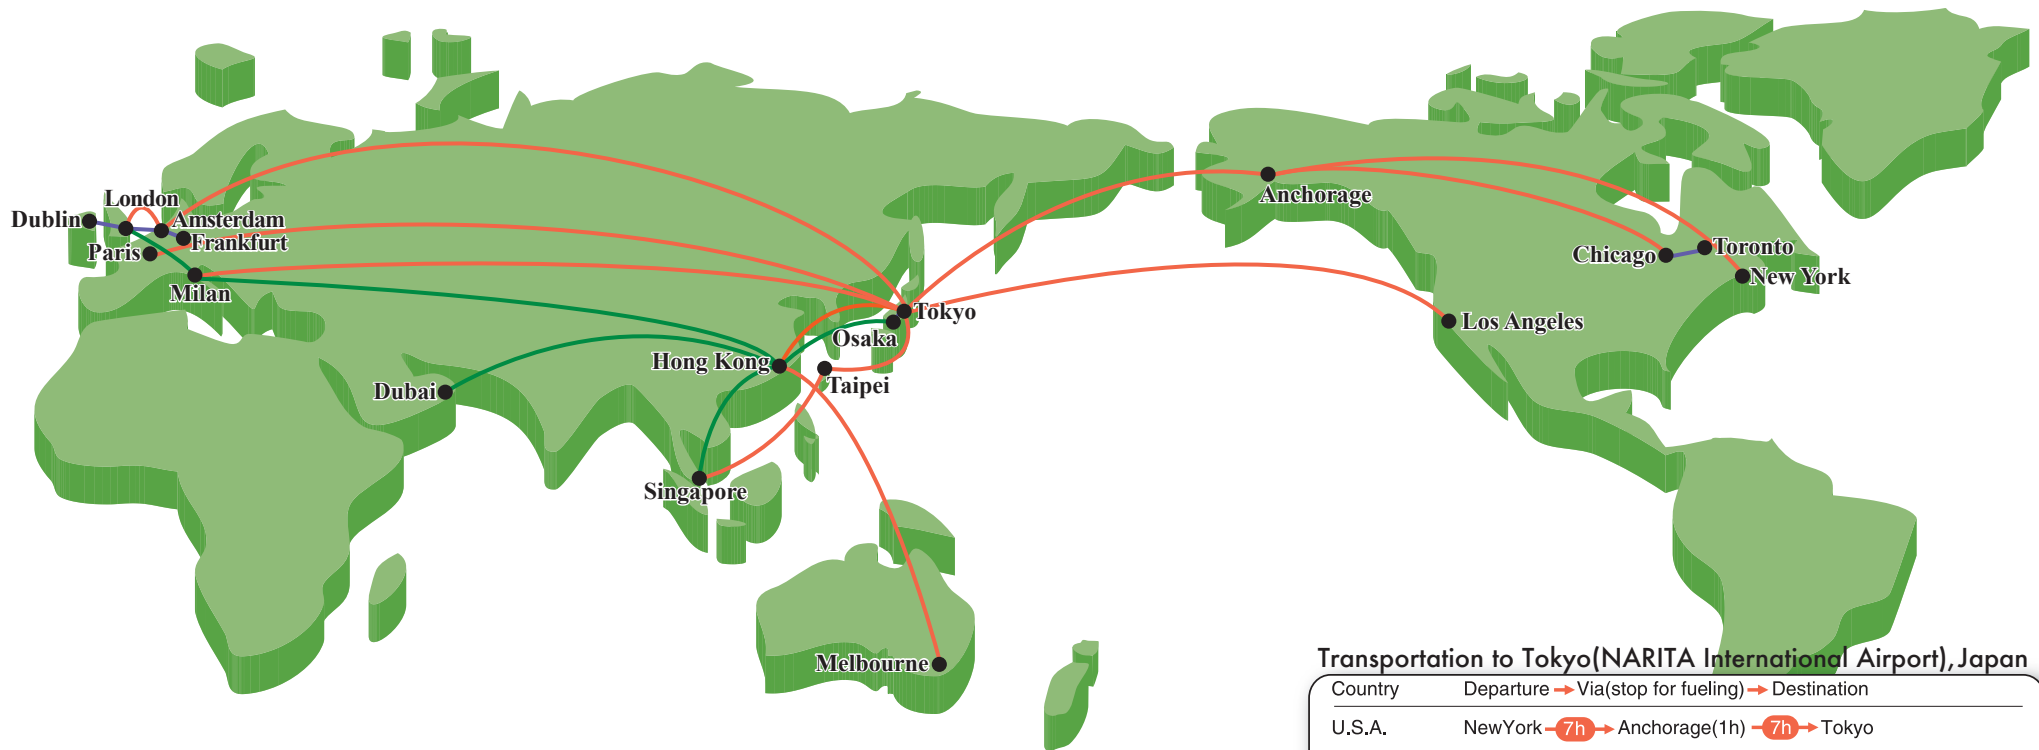

Transportation to Japan

Transportation to Osaka(Kansai International Airport),Japan

Country	Departure	Via(stop for fueling)	Destination
U.K.	London	2h → Milan (1.5h) → 11.5h → Hong Kong (2.0h) → 3.5h	Osaka
Ireland	Dublin	10h → London	2h → Milan (1.5h) → 11.5h → Hong Kong (2.0h) → 3.5h → Osaka
Italy	Milan	11.5h	Hong Kong (2.0h) → 3.5h → Osaka
UAE	Dubai	7.5h	Hong Kong (3.5h) → 3.5h → Osaka
Singapore	Singapore	4h	Hong Kong (2.0h) → 3.5h → Osaka
Hong Kong	Hong Kong	3.5h	Osaka
		AIR CARGO	HORSE VAN

Transportation to Tokyo(NARITA International Airport),Japan

Country	Departure	Via(stop for fueling)	Destination
U.S.A.	New York	7h → Anchorage(1h) → 7h	Tokyo
	Los Angeles	11.5h	Tokyo
Canada	Toronto	12h → Chicago	6h → Anchorage(1h) → 7h → Tokyo
U.K.	London	9h → Amsterdam	11h → Tokyo
	London	1.5h → Amsterdam (32h) → 11h	Tokyo
Ireland	Dublin	19h → Amsterdam	11h → Tokyo
	Dublin	9h → London	1.5h → Amsterdam (32h) → 11h → Tokyo
France	Paris	13.5h	Tokyo
Germany	Frankfurt	5h → Amsterdam	11h → Tokyo
Italy	Milan	12h	Tokyo
Australia	Melbourne	9h → Hong Kong(3h) → 4h	Tokyo
Singapore	Singapore	5h → Taipei (2.0h) → 3h	Tokyo
Hong Kong	Hong Kong	4h	Tokyo
		AIR CARGO	HORSE VAN