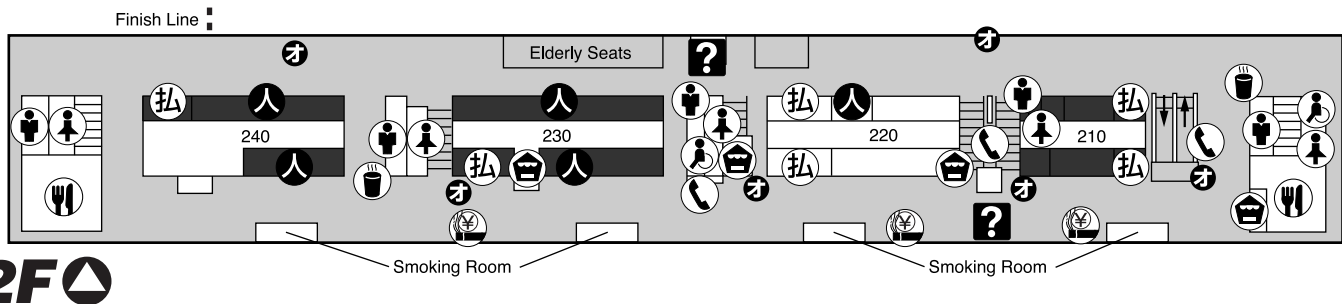

SAPPORO RACECOURSE STAND INFORMATION

- | | | | | | |
|--|-------------------|--|------------------------------|--|-----------------------|
| | Parimutuel Clerks | | Ladies' Restroom | | First-aid Station |
| | Pay-off Machine | | Restroom for the Handicapped | | Betting Machine |
| | Snack Stands | | Pay Phone | | Non-smoking Area |
| | Restaurant | | Cigarette Machine | | Odds Printout Machine |
| | Free Tea Service | | Cloakroom | | |
| | Men's Restroom | | Information Desk | | |