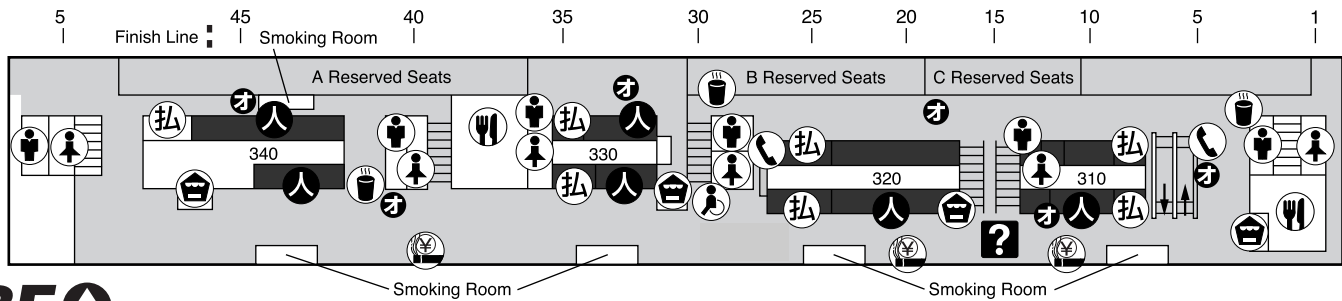

SAPPORO RACECOURSE STAND INFORMATION

- | | | | | | |
|--|-------------------|--|------------------------------|--|-----------------------|
| | Parimutuel Clerks | | Ladies' Restroom | | First-aid Station |
| | Pay-off Machine | | Restroom for the Handicapped | | Betting Machine |
| | Snack Stands | | Pay Phone | | Non-smoking Area |
| | Restaurant | | Cigarette Machine | | Odds Printout Machine |
| | Free Tea Service | | Cloakroom | | |
| | Men's Restroom | | Information Desk | | |