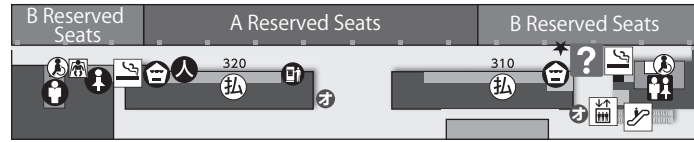

SAPPORO RACECOURSE STAND INFORMATION

3F