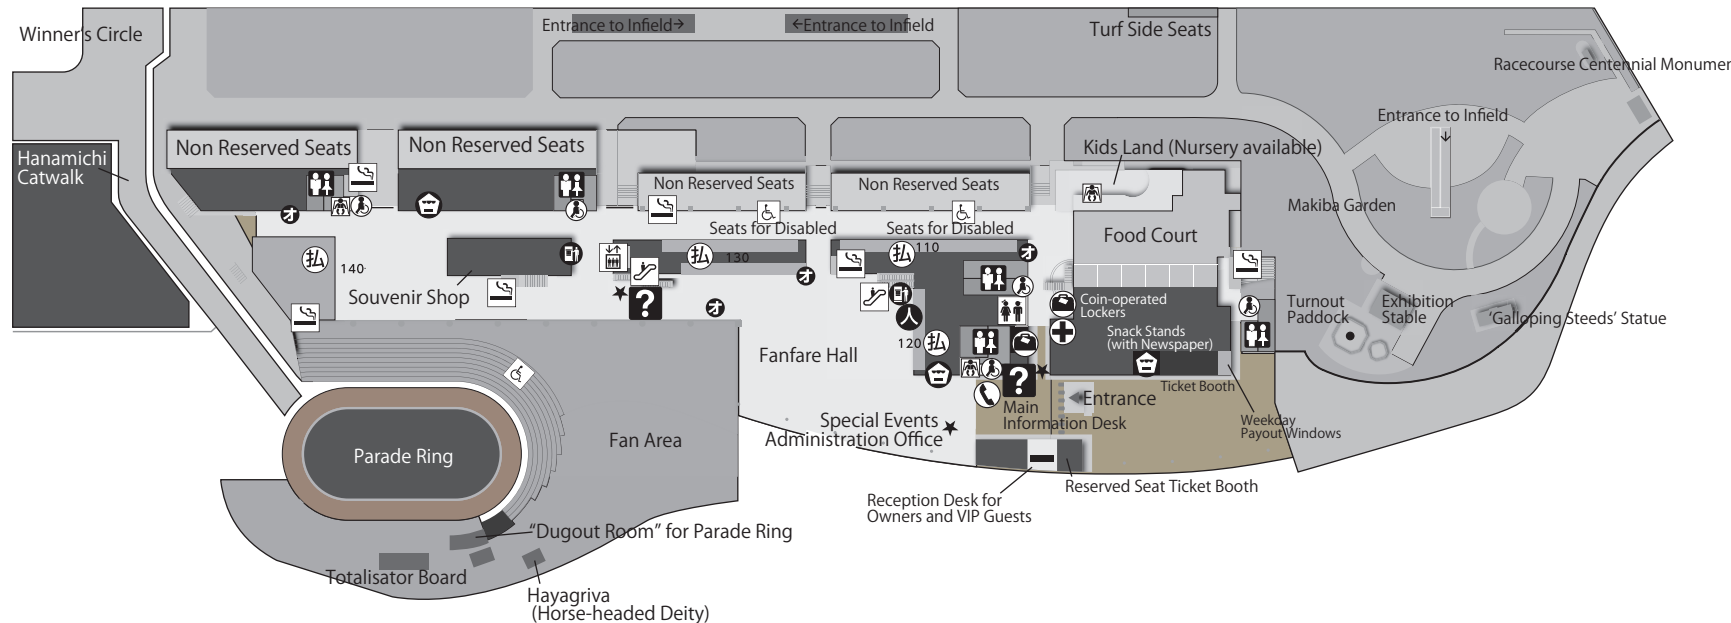

# SAPPORO RACECOURSE STAND INFORMATION

## 3F

## 1F

- ..... Information Desk
- ..... Snack Stands
- ..... Restaurant
- ..... Beverage Machine
- ..... Men's Restroom
- ..... Ladies' Restroom
- ..... Multipurpose Restroom
- ..... Children's Restroom
- ..... Diaper-changing Table
- ..... Smoking Room
- ..... Pay Phone
- ..... Cloakroom
- ..... First-aid Station
- ..... Betting and Pay-off Machines  
(After inserting a winning ticket, you may continue betting with your payout without extracting it.)
- ..... Parimutuel Clerks
- ..... Odds Printout Machine
- ..... Betting Ticket Copy Service

For inquiries please ask at the Information Desk.

Floors 4 and 5 of Stand for Staff Only