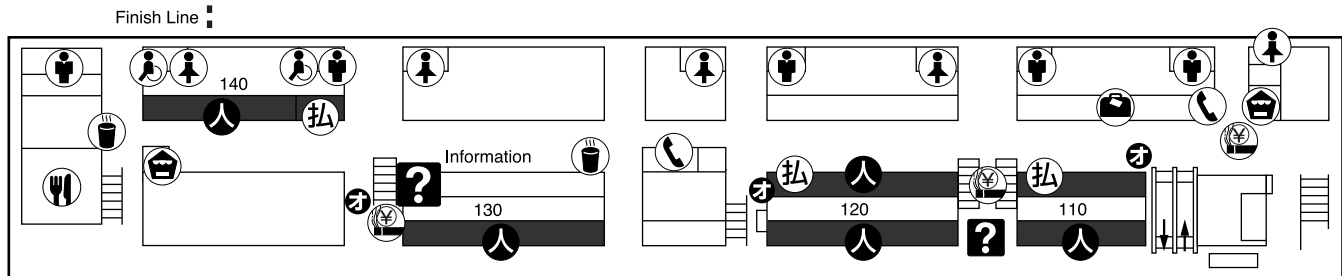

SAPPORO RACECOURSE STAND INFORMATION

- | | | | | | |
|--|-------------------|--|------------------------------|--|-----------------------|
| | Parimutuel Clerks | | Ladies' Restroom | | First-aid Station |
| | Pay-off Machine | | Restroom for the Handicapped | | Betting Machine |
| | Snack Stands | | Pay Phone | | Non-smoking Area |
| | Restaurant | | Cigarette Machine | | Odds Printout Machine |
| | Free Tea Service | | Cloakroom | | |
| | Men's Restroom | | Information Desk | | |