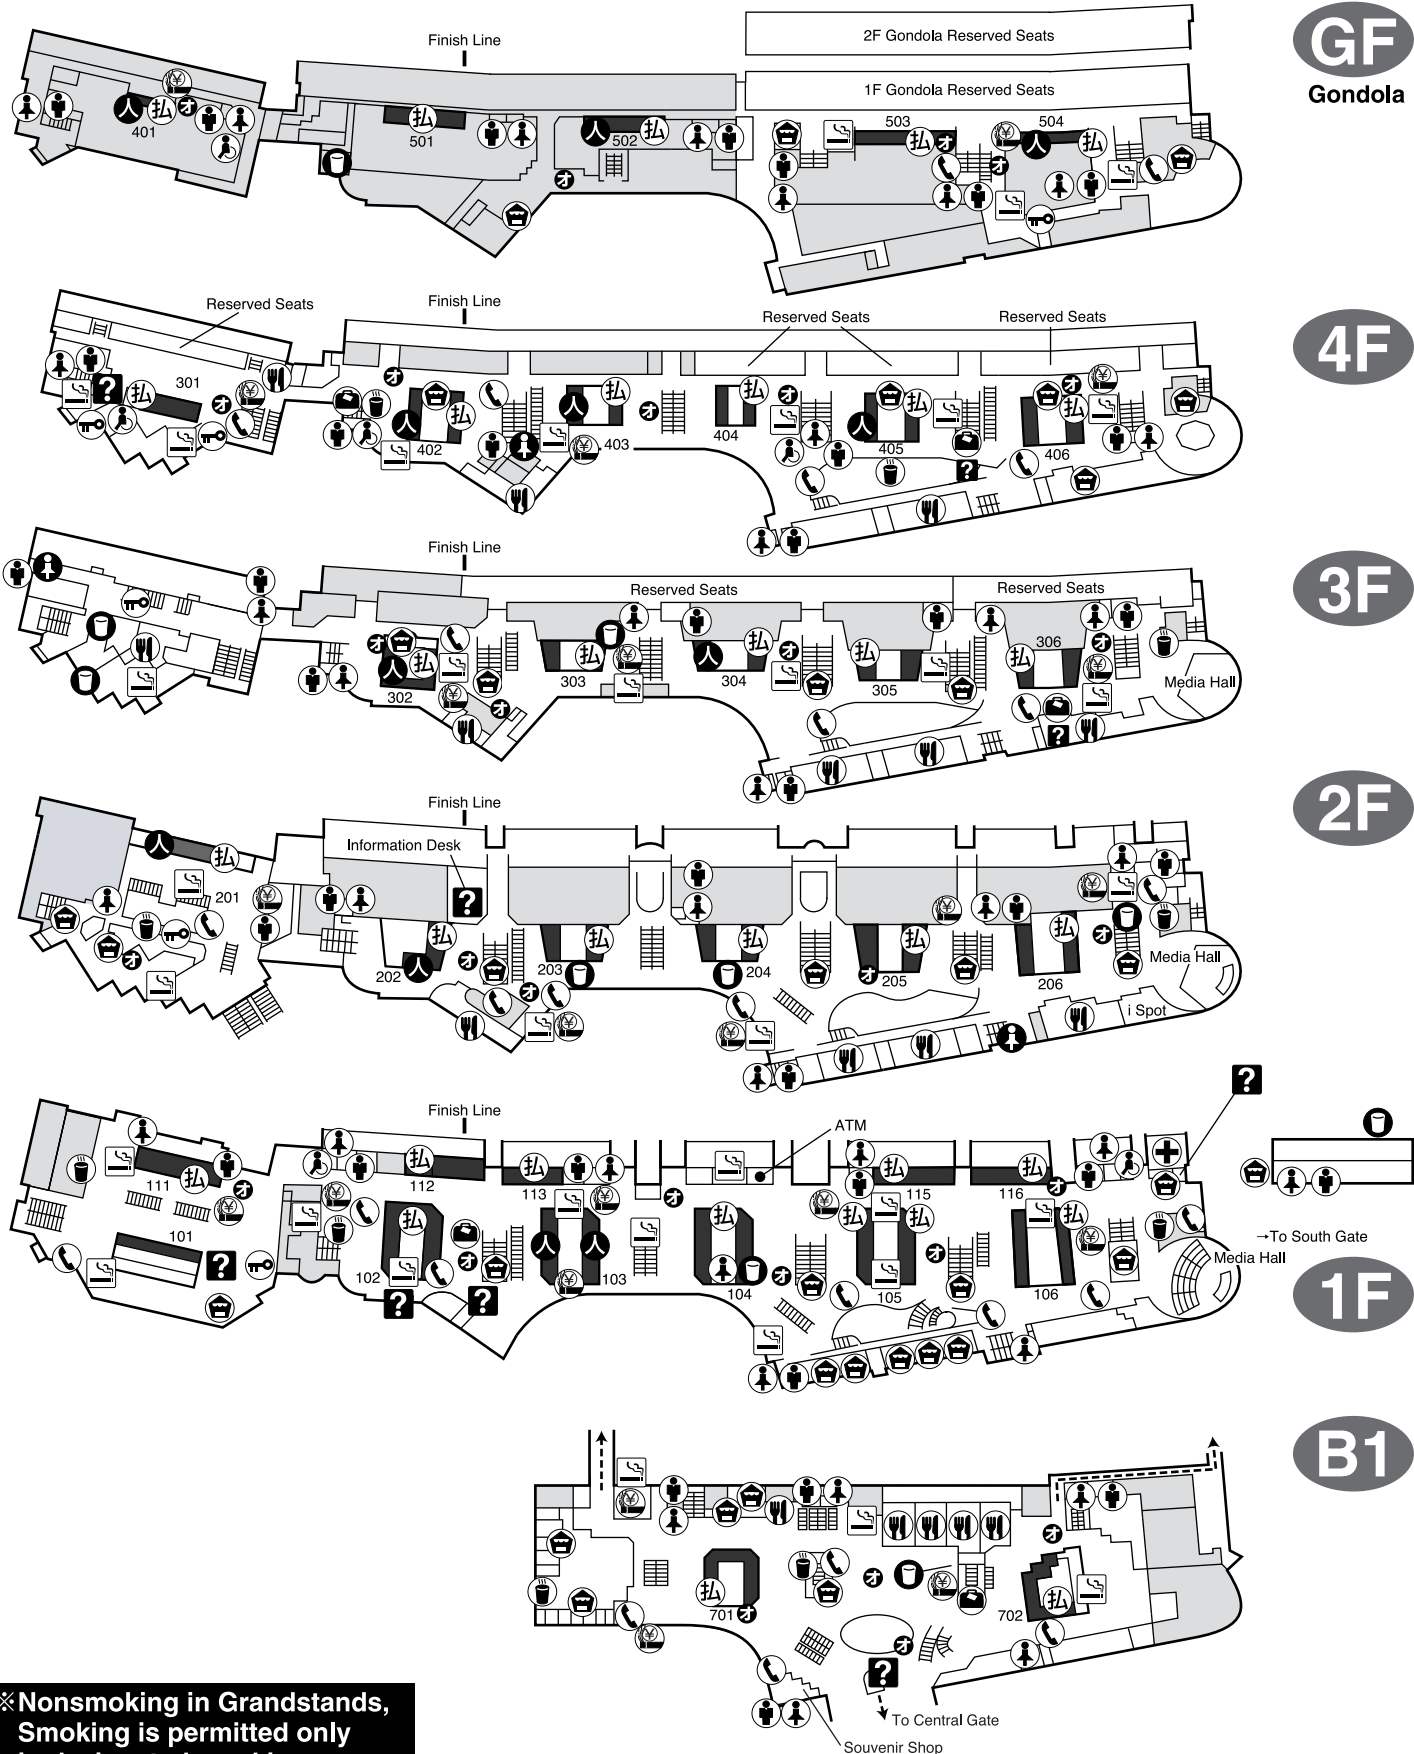

NAKAYAMA RACECOURSE INFORMATION

5 10 15 20 25 30 35 40 45

※Nonsmoking in Grandstands,
Smoking is permitted only
in designated smoking rooms.

?	Information Desk	☪	Free Tea Service	☎	Pay Phones	🔒	Locker
👤	Parimutuel Clerks	♂	Men's Restroom	🚬	Smoking Area	+	First-aid Station
🎰	Pay-off Machine	♀	Ladies' Restroom	🚬	Cigarette Machine	🎰	Betting Machine
🍽️	Restaurant	👤	Ladies' Restrooms with baby	🥤	Beverage Machine	🚫	Restricted Areas
🍷	Snack Stands	♿	Restrooms for the Handicapped	🚪	Cloakroom	🖨️	Odds Printout Machine