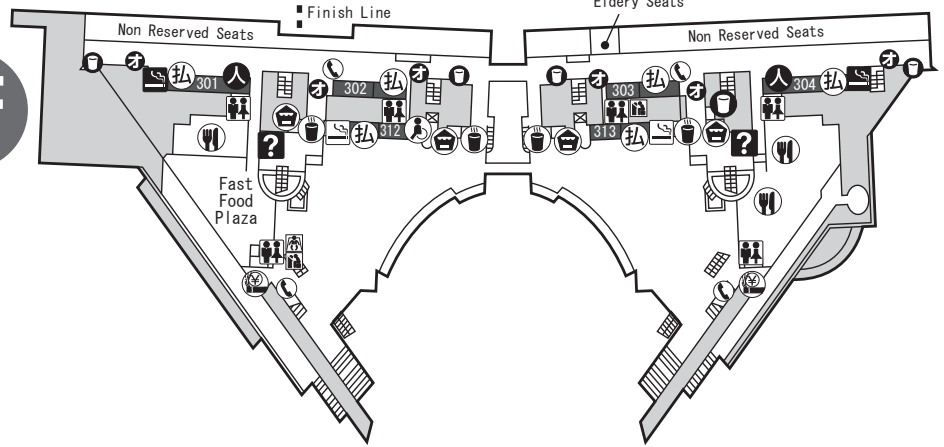

**HANSHIN
RACECOURSE**

**STAND
INFOR-
MATION**

No Smoking in the stand.

- Parimutuel Clerks
- Pay-off Machine
- Restaurant
- Snack Stands
- Free Tea Service
- Beverage Machine
- Restroom
- Restroom with Baby Chair
- Diaper-changing Table
- Restrooms for the Handicapped
- Pay Phones
- Smoking Room with Vending Machines
- Smoking Room
- Cigarette Machine
- Cloakroom
- Information Desk
- First-aid Station
- Betting Machine
- Restricted Areas
- Odds Printout Machine

6F

5F

4F

3F

2F

1F

For inquiries please ask at the Information Desk. (?)