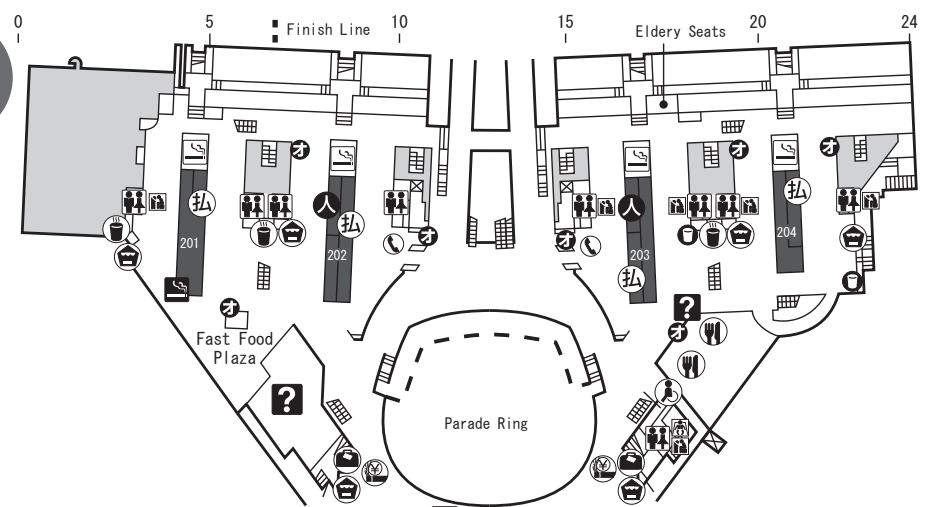

**HANSHIN
RACECOURSE**

**STAND
INFOR-
MATION**

No Smoking in the stand.

- Parimutuel Clerks
- Pay-off Machine
- Restaurant
- Snack Stands
- Free Tea Service
- Beverage Machine
- Restroom
- Restroom with Baby Chair
- Diaper-changing Table
- Restrooms for the Handicapped
- Pay Phones
- Smoking Room with Vending Machines
- Smoking Room
- Cigarette Machine
- Cloakroom
- Information Desk
- First-aid Station
- Betting Machine
- Restricted Areas
- Odds Printout Machine

6F

5F

4F

3F

2F

1F

For inquiries please ask at the Information Desk. (?)